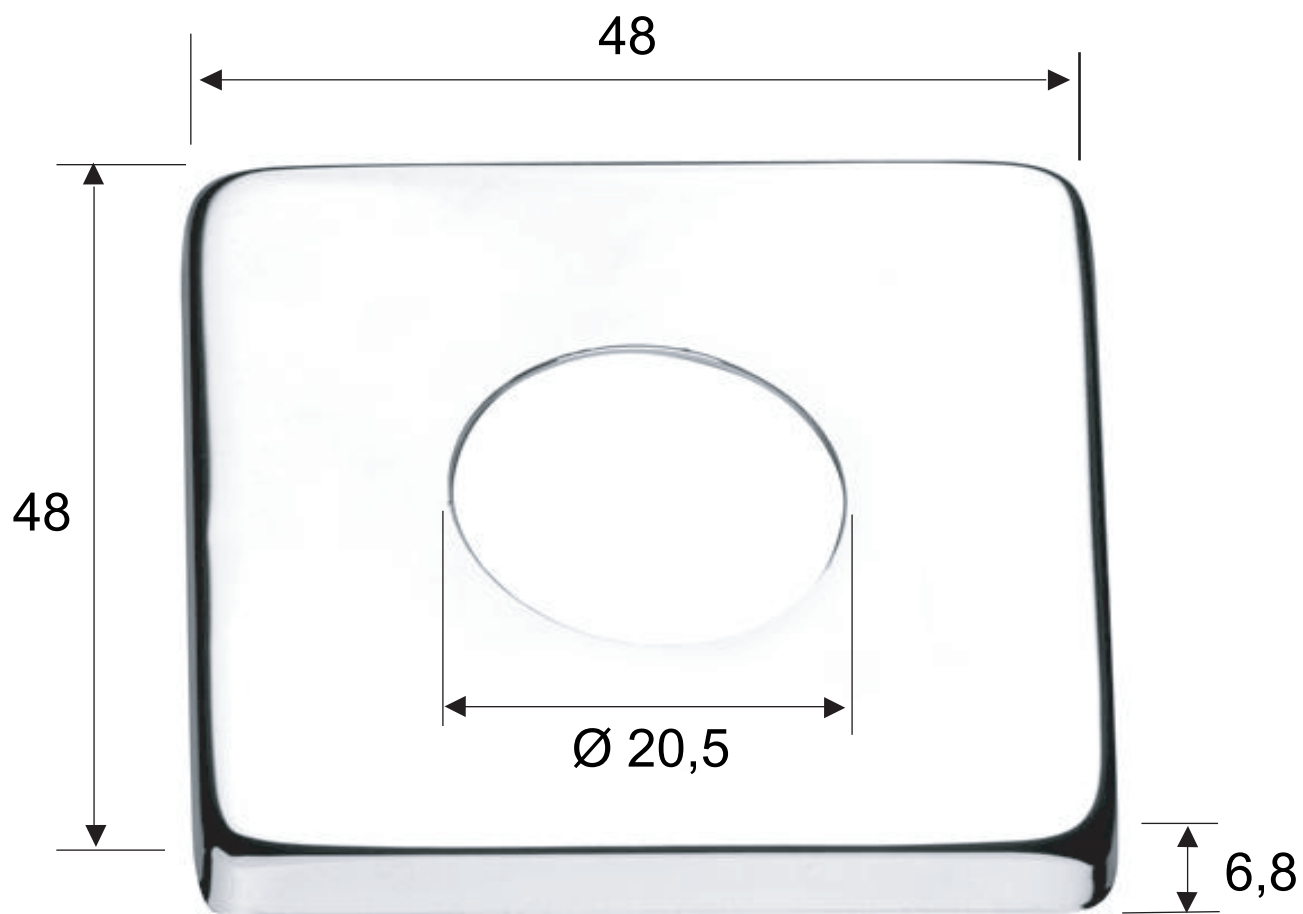

SCHEDA TECNICA

TECHNICAL FEATURES

ART. COD.

130 S

MATERIALI / MATERIALS

OTTONE CROMATO / CHROME PLATED BRASS

CROMATURA / CHROME PLATING

UNI EN 248